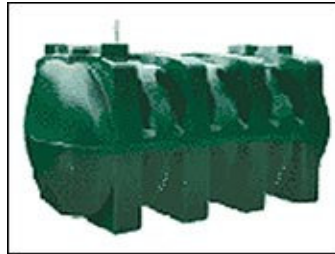

COLD WATER PLASTIC STORAGE TANKS – CARRIAGE PAID

MODEL :	LP200TT
Capacity Ltr/Gal :	1200/260
Length :	1785mm
Width :	1370mm
Height :	925mm

MODEL :	R1225TT
Capacity Ltr/Gal :	1225/270
Length :	1775mm
Width :	740mm
Height :	1400mm

MODEL :	H1300TT
Capacity Ltr/Gal :	1300/285
Length :	1735mm
Width :	1090mm
Height :	1145mm

MODEL :	H1800TT
Capacity Ltr/Gal :	1800/400
Length :	2170mm
Width :	1125mm
Height :	1170mm

MODEL :	H2500TT
Capacity Ltr/Gal :	2500/550
Length :	2265mm
Width :	1285mm
Height :	1315mm

MODEL :	V1300TT
Capacity Ltr/Gal :	1300/285
Diameter	1210mm
Height :	1415mm

MODEL :	V2500TT
Capacity Ltr/Gal :	2500/550
Diameter	1635mm
Height :	1450mm

MODEL :	V3500TT
Capacity Ltr/Gal :	3500/775
Diameter	1885mm
Height :	1855mm