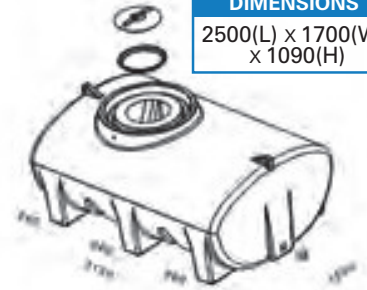

### DIMENSIONS

2150 (L) x 1500 (W) x 1040 (H)

Black Green Natural

All tanks supplied with lid & outlet fitting

### OVERALL DIMENSIONS

2500(L) x 1700(W) x 1090(H)

CODE	DESCRIPTION
171030	3000 Litre Horizontal tank
171030	3000 Litre Horizontal tank with baffle ball system

### DIMENSIONS

2500 (L) x 1700 (W) x 1090 (H) mm

### DIMENSIONS

2500 (L) x 1700 (W) x 1300 (H) mm