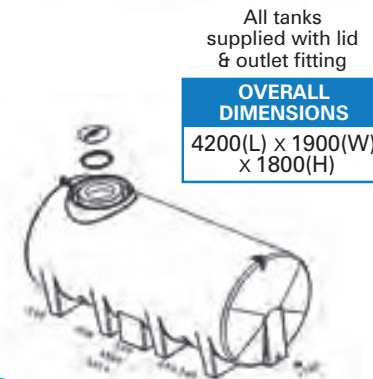

### DIMENSIONS

2500 (L) x 1700 (W) x 1090 (H) mm

**UNCONDITIONAL  
LIFETIME  
GUARANTEE  
AGAINST  
RUST**

CODE	DESCRIPTION
171045	8000 Litre Horizontal tank
171045	8000 Litre Horizontal tank with baffle ball system
DIMENSIONS	
3250 (L) x 1900 (W) x 1880 (H) mm	
OUTLET	
2" / 3"	
<b>Black</b>	<b>Green</b> <b>Natural</b> <b>Blue</b> <b>Yellow</b>

All tanks supplied with lid & outlet fitting

**OVERALL DIMENSIONS**  
3250(L) x 1900(W) x 1640(H)

All tanks supplied with lid & outlet fitting

**OVERALL DIMENSIONS**  
3250(L) x 1900(W) x 1880(H)

CODE	DESCRIPTION
171050	10000 Litre Horizontal tank
171050	10000 Litre Horizontal tank with baffle ball system
DIMENSIONS	
4200 (L) x 1900 (W) x 1800 (H) mm	
OUTLET	
2" / 3"	
<b>Black</b>	<b>Green</b> <b>Natural</b> <b>Blue</b> <b>Yellow</b>

All tanks supplied with lid & outlet fitting

**OVERALL DIMENSIONS**  
4200(L) x 1900(W) x 1800(H)

Enduramaxx recommend additional use of the Ball Baffle System on all tanks larger than 1000 litre capacity to control liquid surge. - See page 30 & 31 for details.