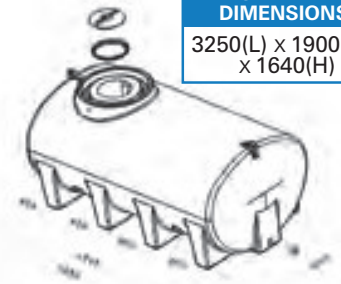

### DIMENSIONS

2500 (L) x 1700 (W) x 1090 (H) mm

### DIMENSIONS

2500 (L) x 1700 (W) x 1300 (H) mm

# HORIZONTAL TANKS 6000 - 13000 LITRE

CODE	DESCRIPTION
171040	6000 Litre Horizontal tank
171040	6000 Litre Horizontal tank with baffle ball system
DIMENSIONS	
3250 (L) x 1900 (W) x 1640 (H) mm	
OUTLET	
2" / 3"	
<b>Black</b>	<b>Green</b> <b>Natural</b> <b>Blue</b> <b>Yellow</b>

**UNCONDITIONAL  
LIFETIME  
GUARANTEE  
AGAINST  
RUST**

CODE	DESCRIPTION
171045	8000 Litre Horizontal tank
171045	8000 Litre Horizontal tank with baffle ball system
DIMENSIONS	
3250 (L) x 1900 (W) x 1880 (H) mm	
OUTLET	
2" / 3"	
<b>Black</b>	<b>Green</b> <b>Natural</b> <b>Blue</b> <b>Yellow</b>