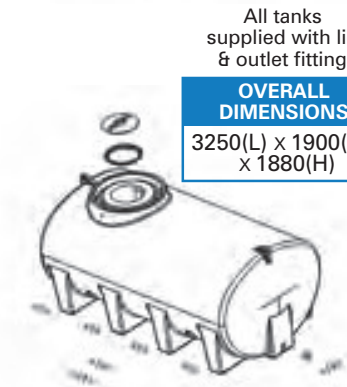

### DIMENSIONS

2500 (L) x 1700 (W) x 1090 (H) mm

### DIMENSIONS

2500 (L) x 1700 (W) x 1300 (H) mm

**UNCONDITIONAL  
LIFETIME  
GUARANTEE  
AGAINST  
RUST**

CODE	DESCRIPTION
171045	8000 Litre Horizontal tank
171045	8000 Litre Horizontal tank with baffle ball system
DIMENSIONS	
3250 (L) x 1900 (W) x 1880 (H) mm	
OUTLET	
2" / 3"	
<b>Black</b>	<b>Green</b> <b>Natural</b> <b>Blue</b> <b>Yellow</b>

All tanks supplied with lid & outlet fitting

**OVERALL DIMENSIONS**  
3250(L) x 1900(W) x 1640(H)

All tanks supplied with lid & outlet fitting

**OVERALL DIMENSIONS**  
3250(L) x 1900(W) x 1880(H)

CODE	DESCRIPTION
171050	10000 Litre Horizontal tank
171050	10000 Litre Horizontal tank with baffle ball system
DIMENSIONS	
4200 (L) x 1900 (W) x 1800 (H) mm	
OUTLET	
2" / 3"	
<b>Black</b>	<b>Green</b> <b>Natural</b> <b>Blue</b> <b>Yellow</b>