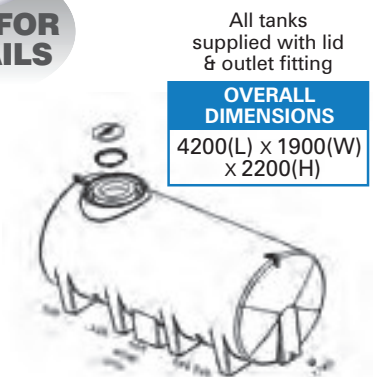

All tanks supplied with lid & outlet fitting

OVERALL DIMENSIONS
4200(L) x 1900(W) x 2200(H)